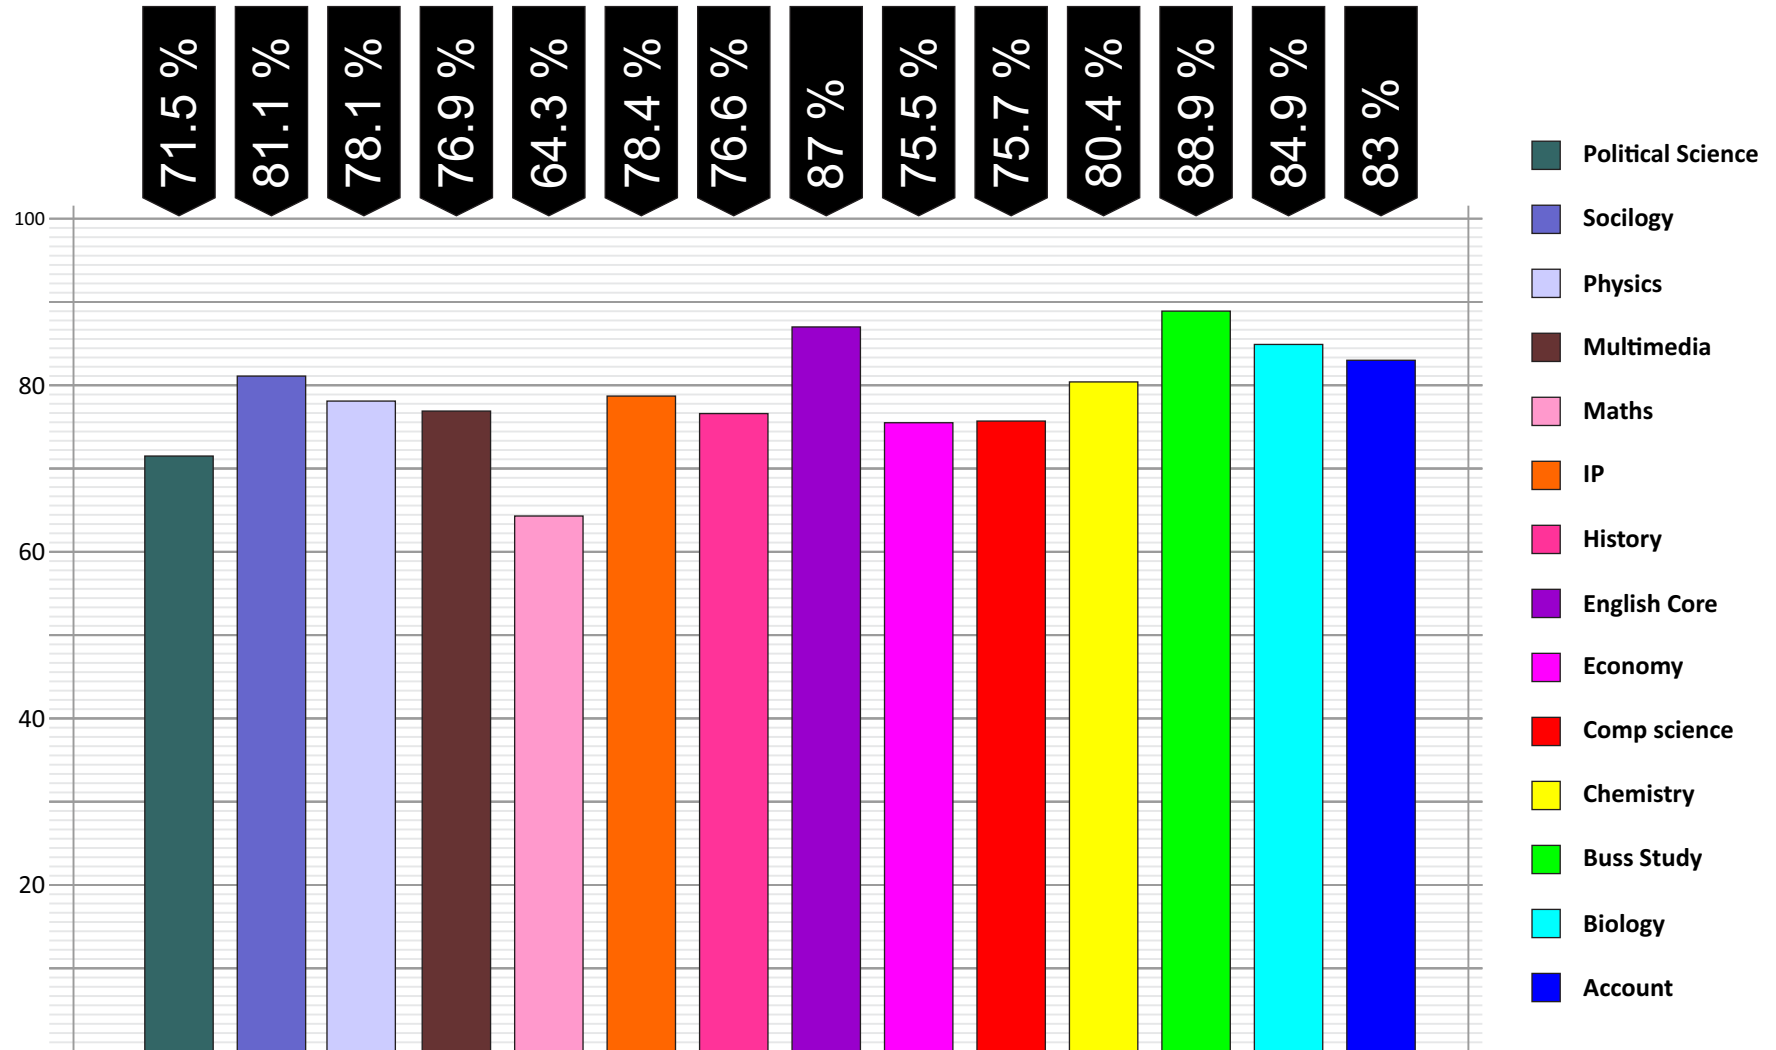

Results Analysis of CBSE (Presentation School Delhi)

View Analysis Report

2016